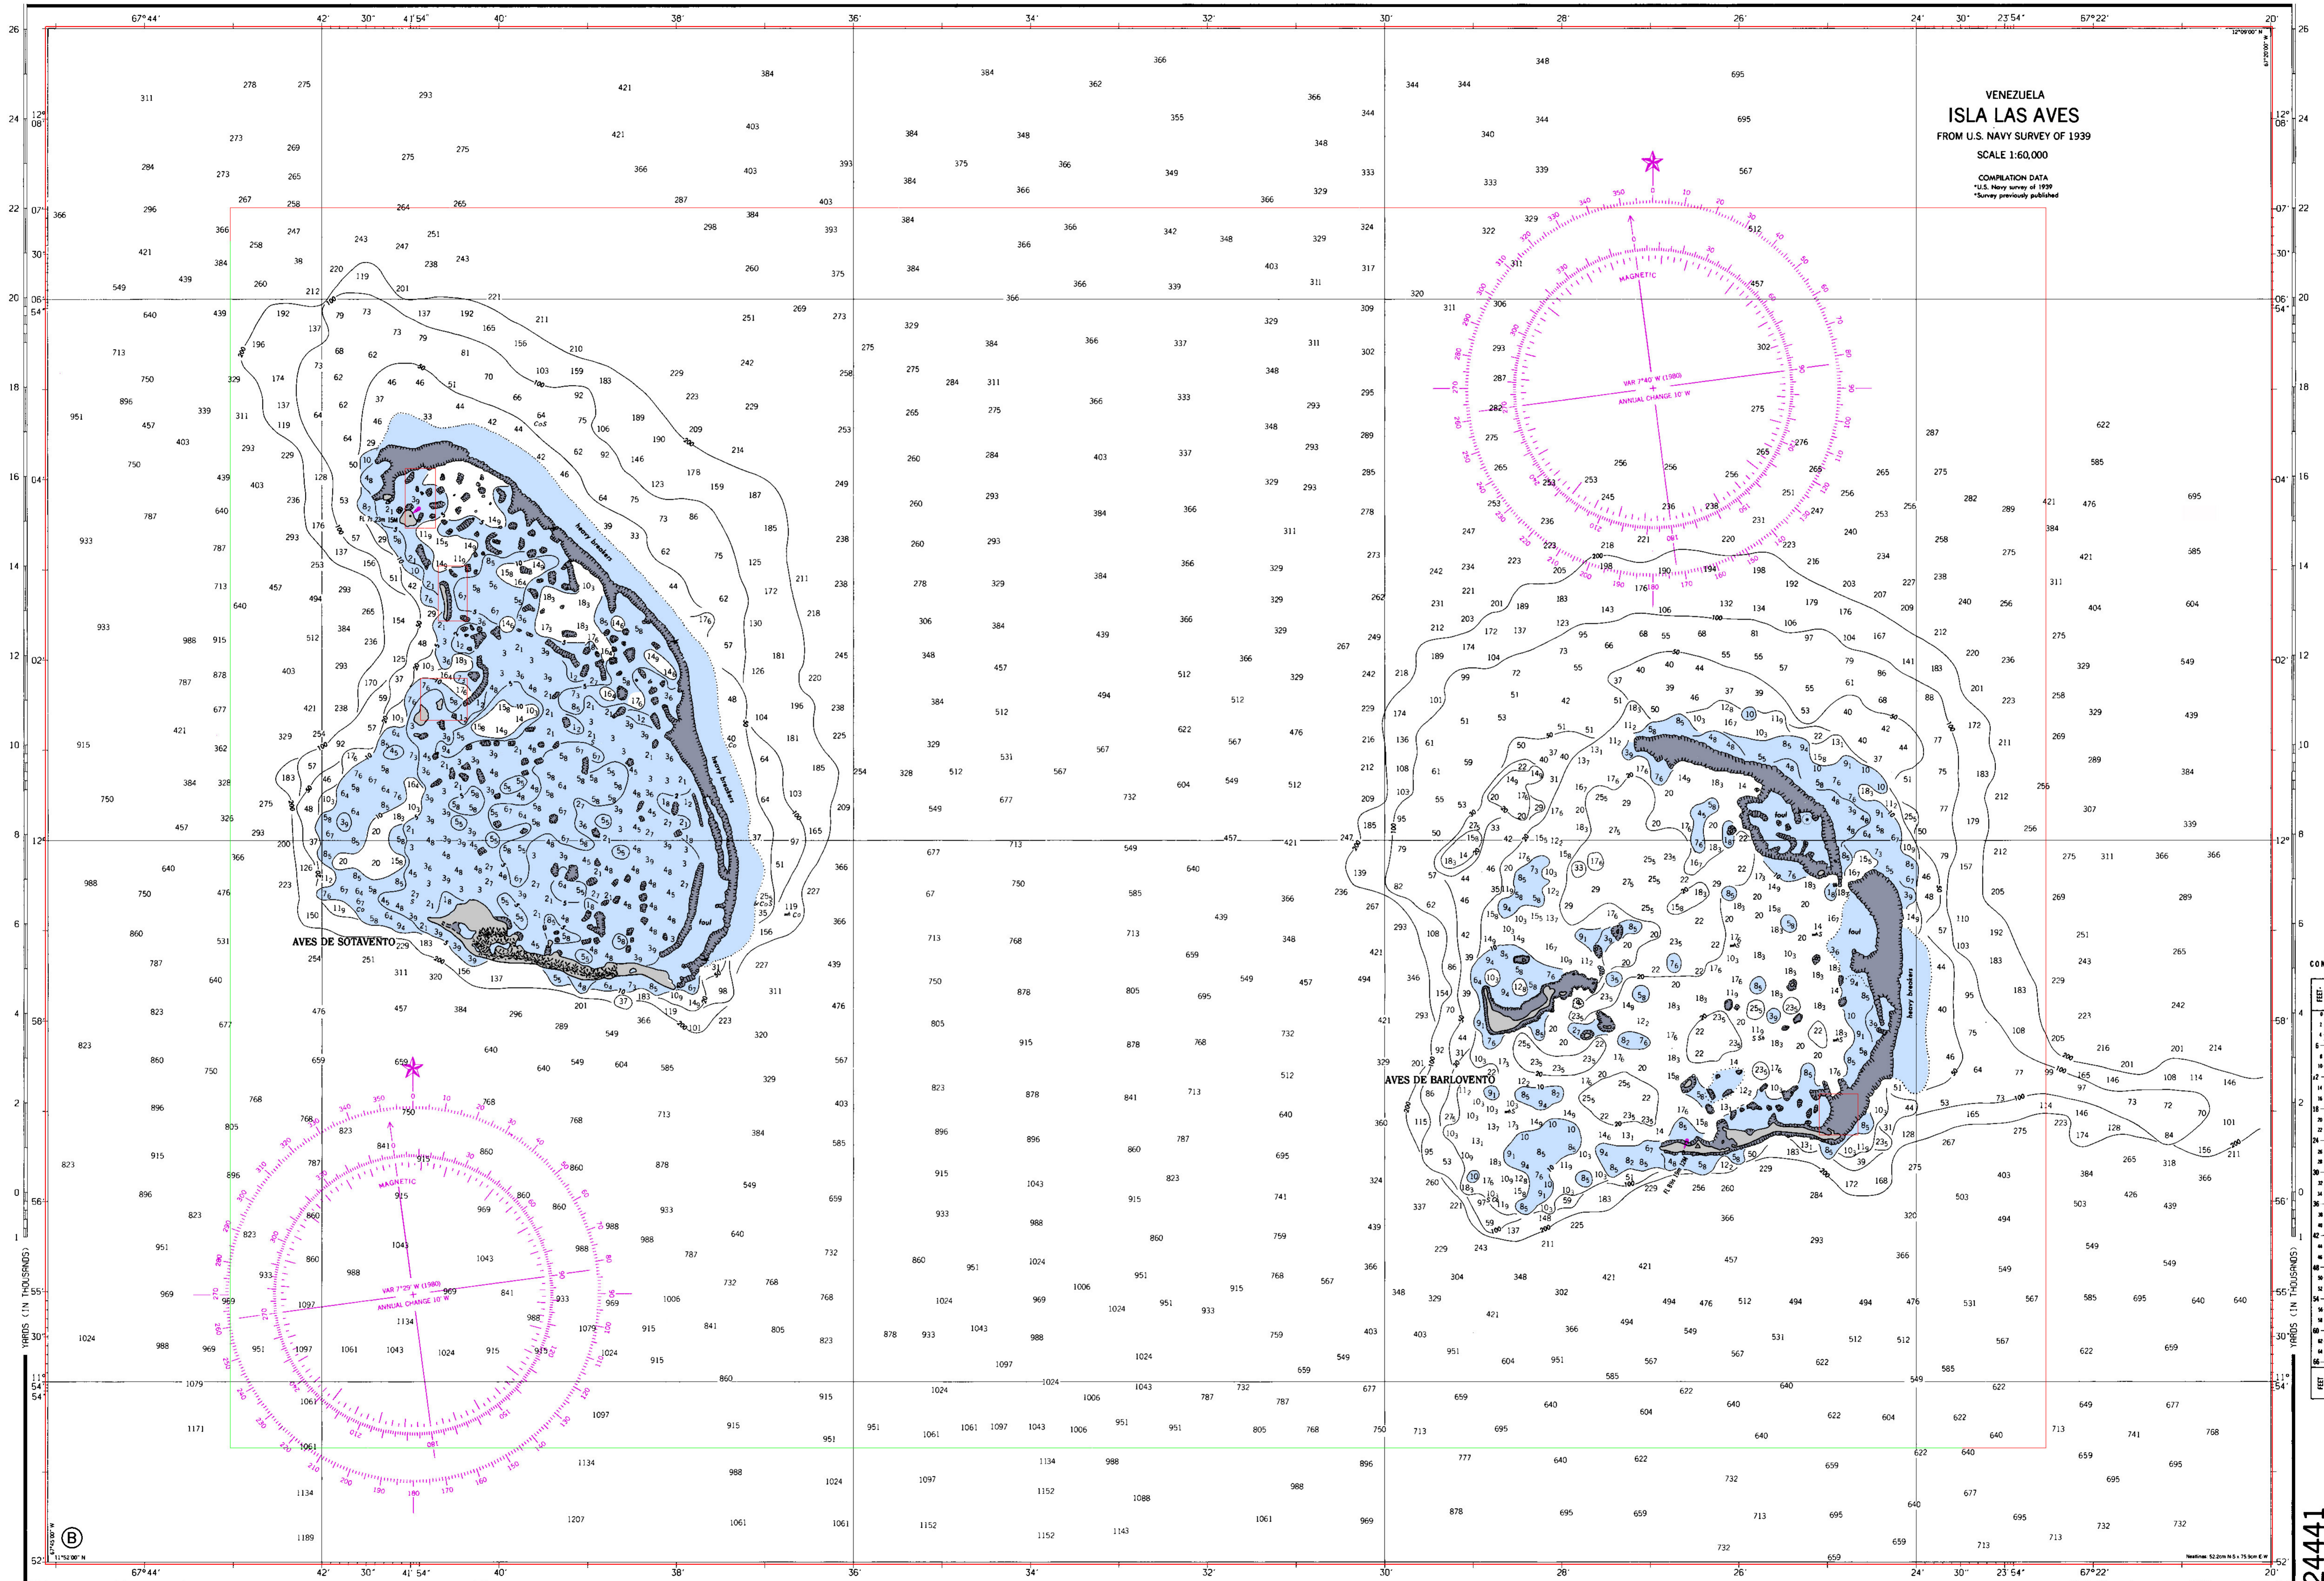

SOUNDINGS IN METERS

VENEZUELA
ISLA LAS AVES
FROM U.S. NAVY SURVEY OF 1939
SCALE 1:60,000

AVES DE SOTAVENTO

AVES DE BARLOVENTO